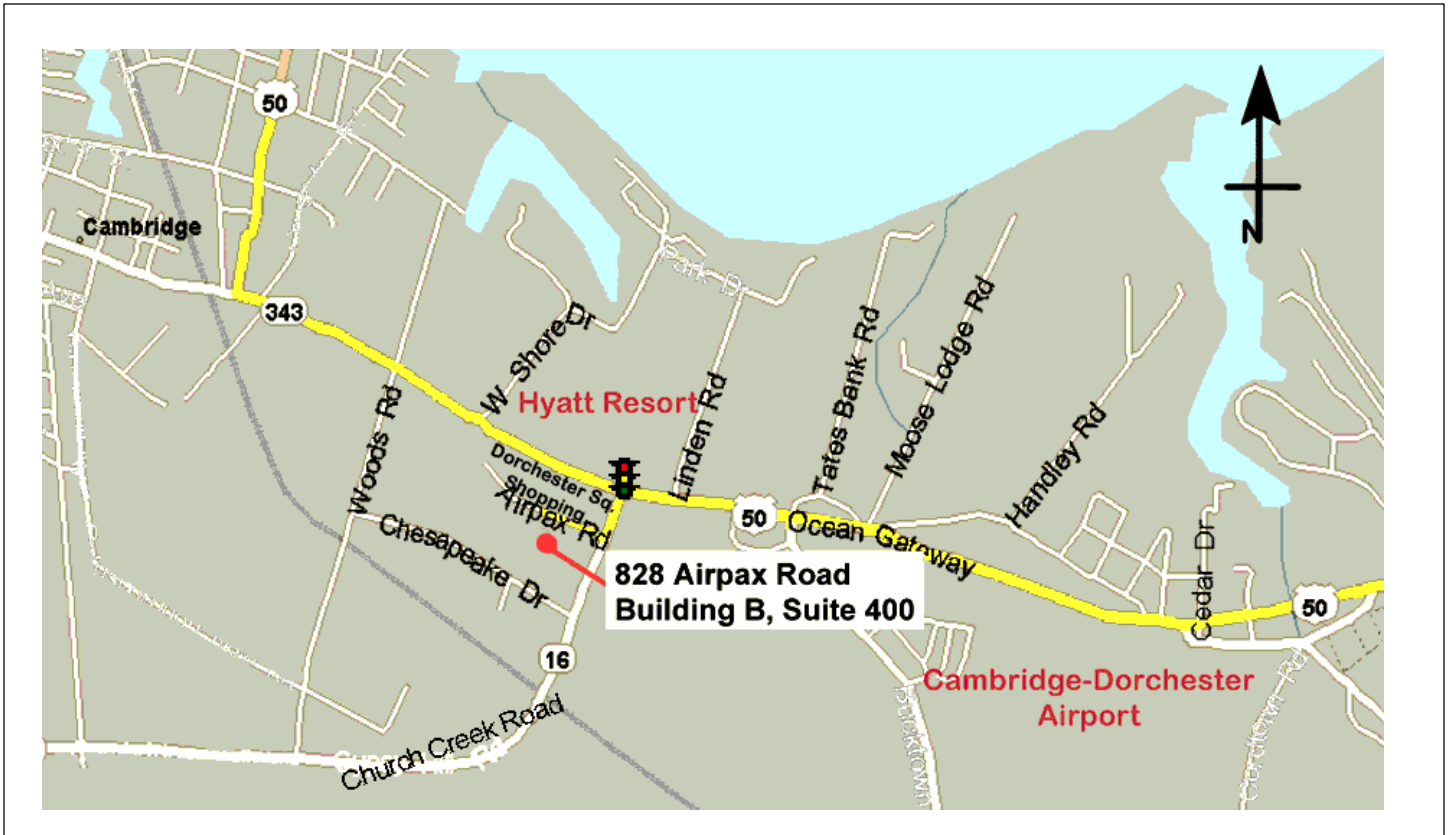

**Maryland Workers' Compensation Commission Eastern Regional Hearing Site
828 Airpax Rd, Building B, Suite 400, Cambridge, MD 21613**

From US Route 50 (Ocean Gateway) turn onto Church Creek Road (State Road 16) at the traffic signal. Turn Right onto Airpax Road, Blackwater Corporate Center. 828 Airpax Road, Building B is the second structure on the left. Parking and entrance are located in the rear.